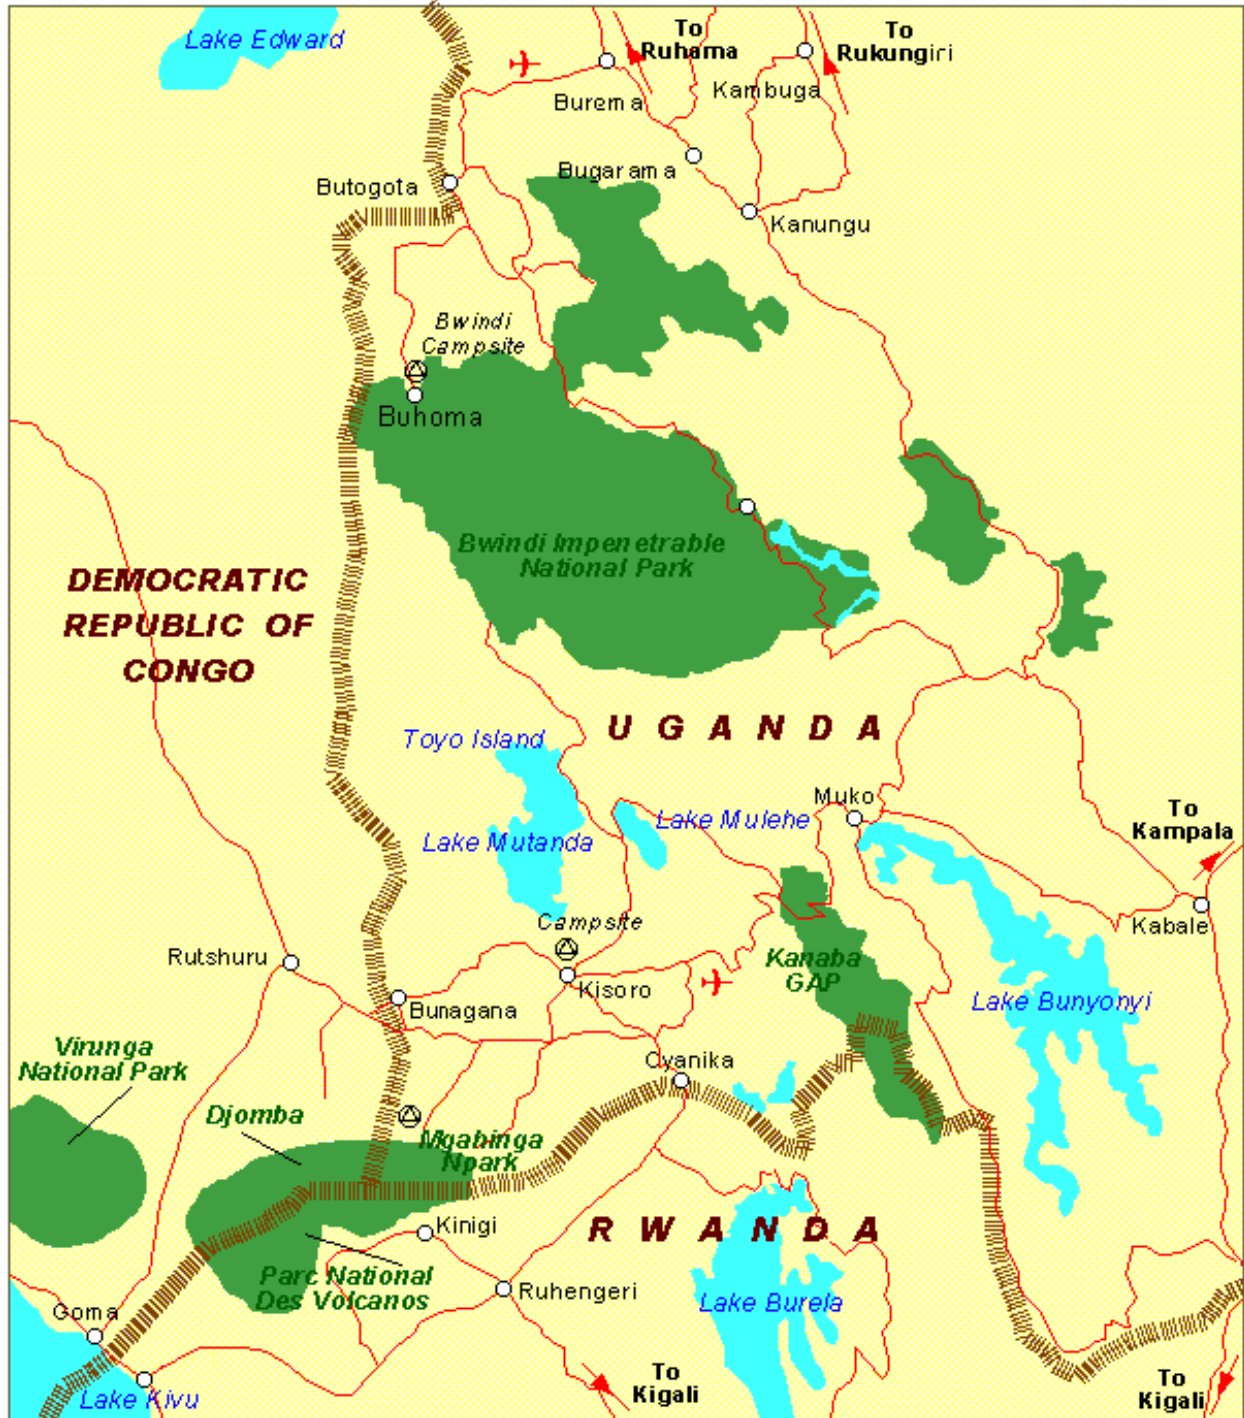

THE MOUNTAIN GORILLA PARKS

Legend		
○ Town	— Roads	■ Lake
✈ Airport	--- International Boundary	■ National Parks
⊗ Campsite	■ Gorilla Parks Extent	

N

 Scale 1:3,750