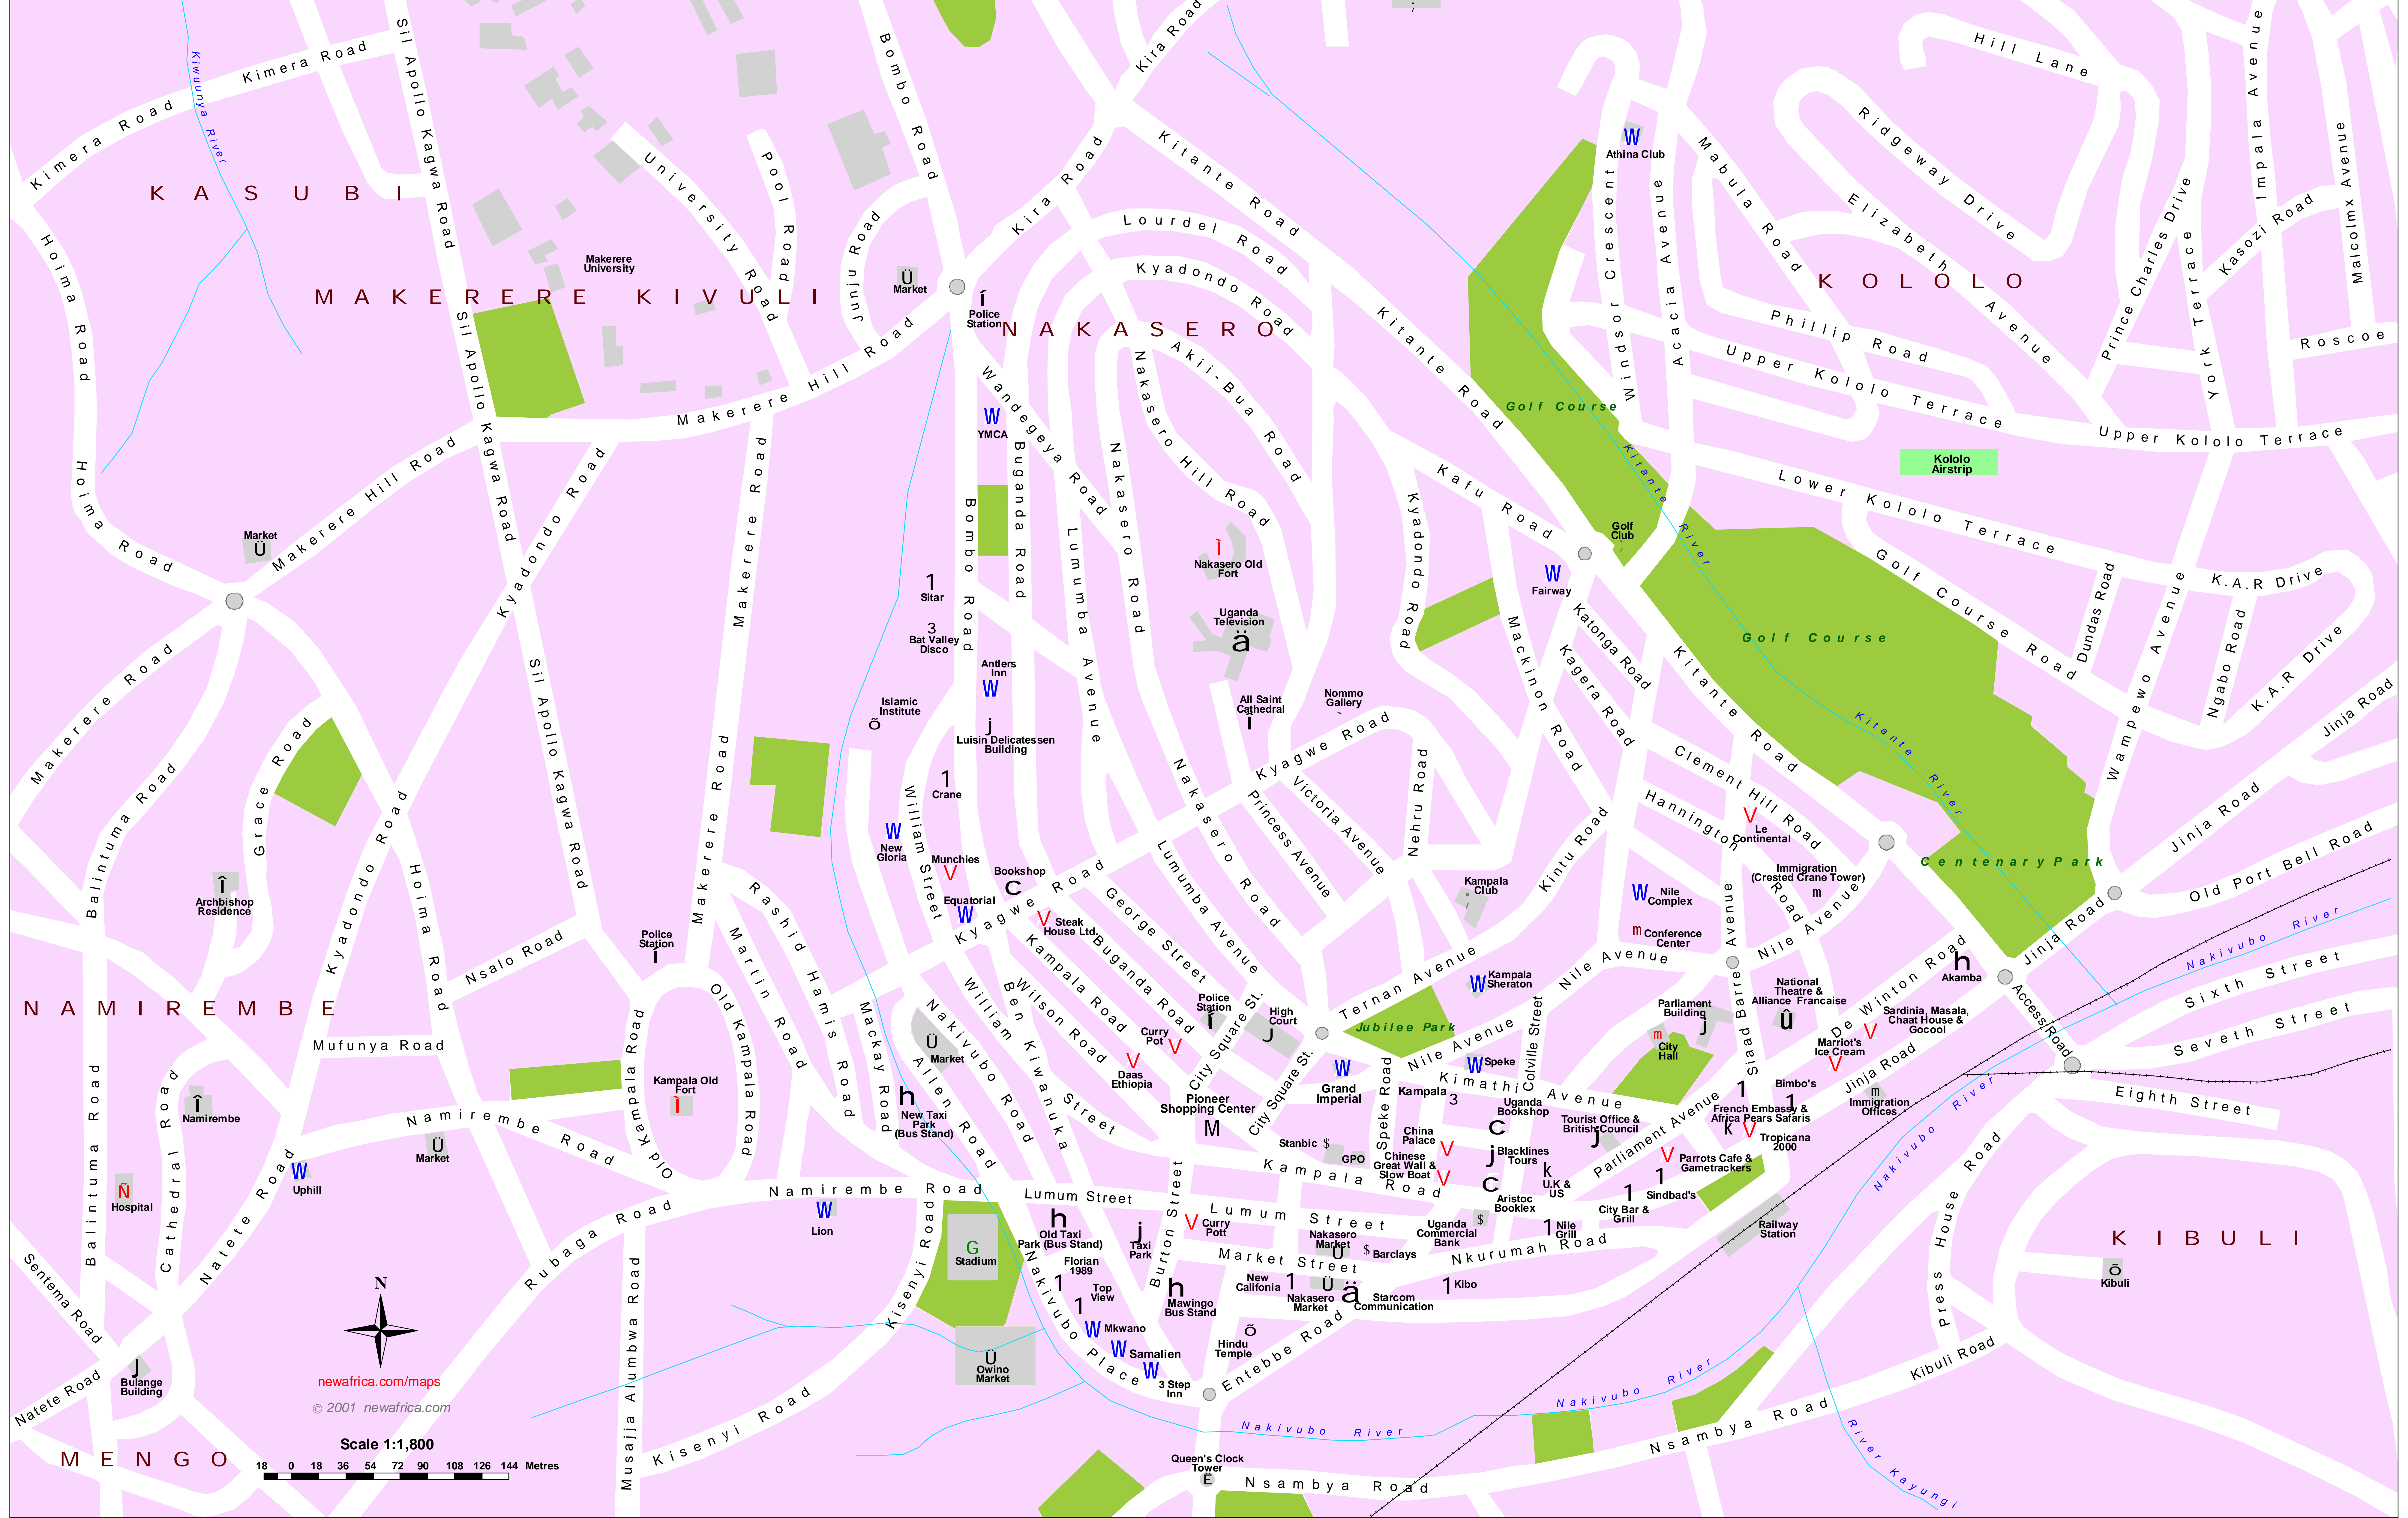

CENTRAL KAMPALA CITY GUIDE MAP

newafrica.com/maps
© 2001 newafrica.com
Scale 1:1,800
18 0 18 36 54 72 90 108 126 144 Metres