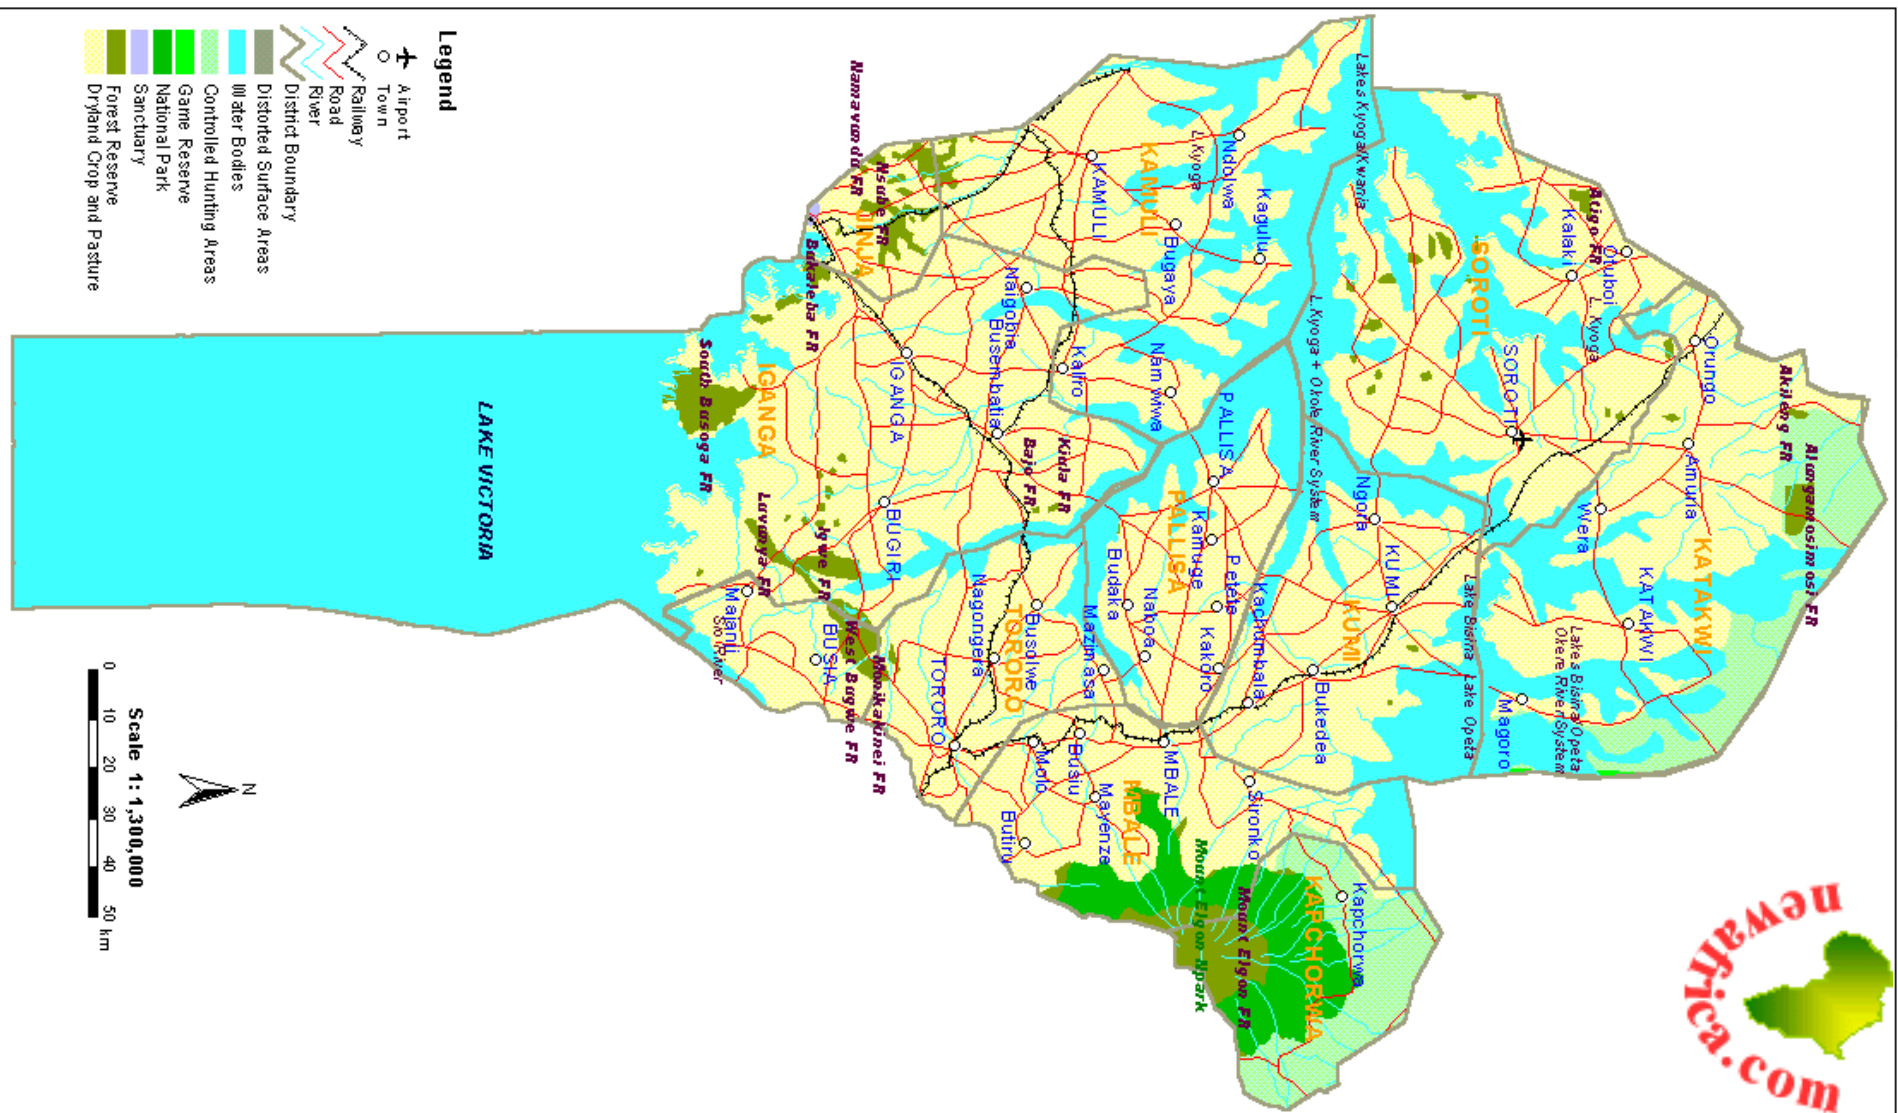

Uganda Eastern Region

Legend

- Airport
- Town
- Railway
- Road
- River
- District Boundary
- Distorted Surface Areas
- Water Bodies
- Controlled Hunting Areas
- Game Reserve
- National Park
- Sanctuary
- Forest Reserve
- Dryland Crop and Pasture

Scale 1:1,300,000